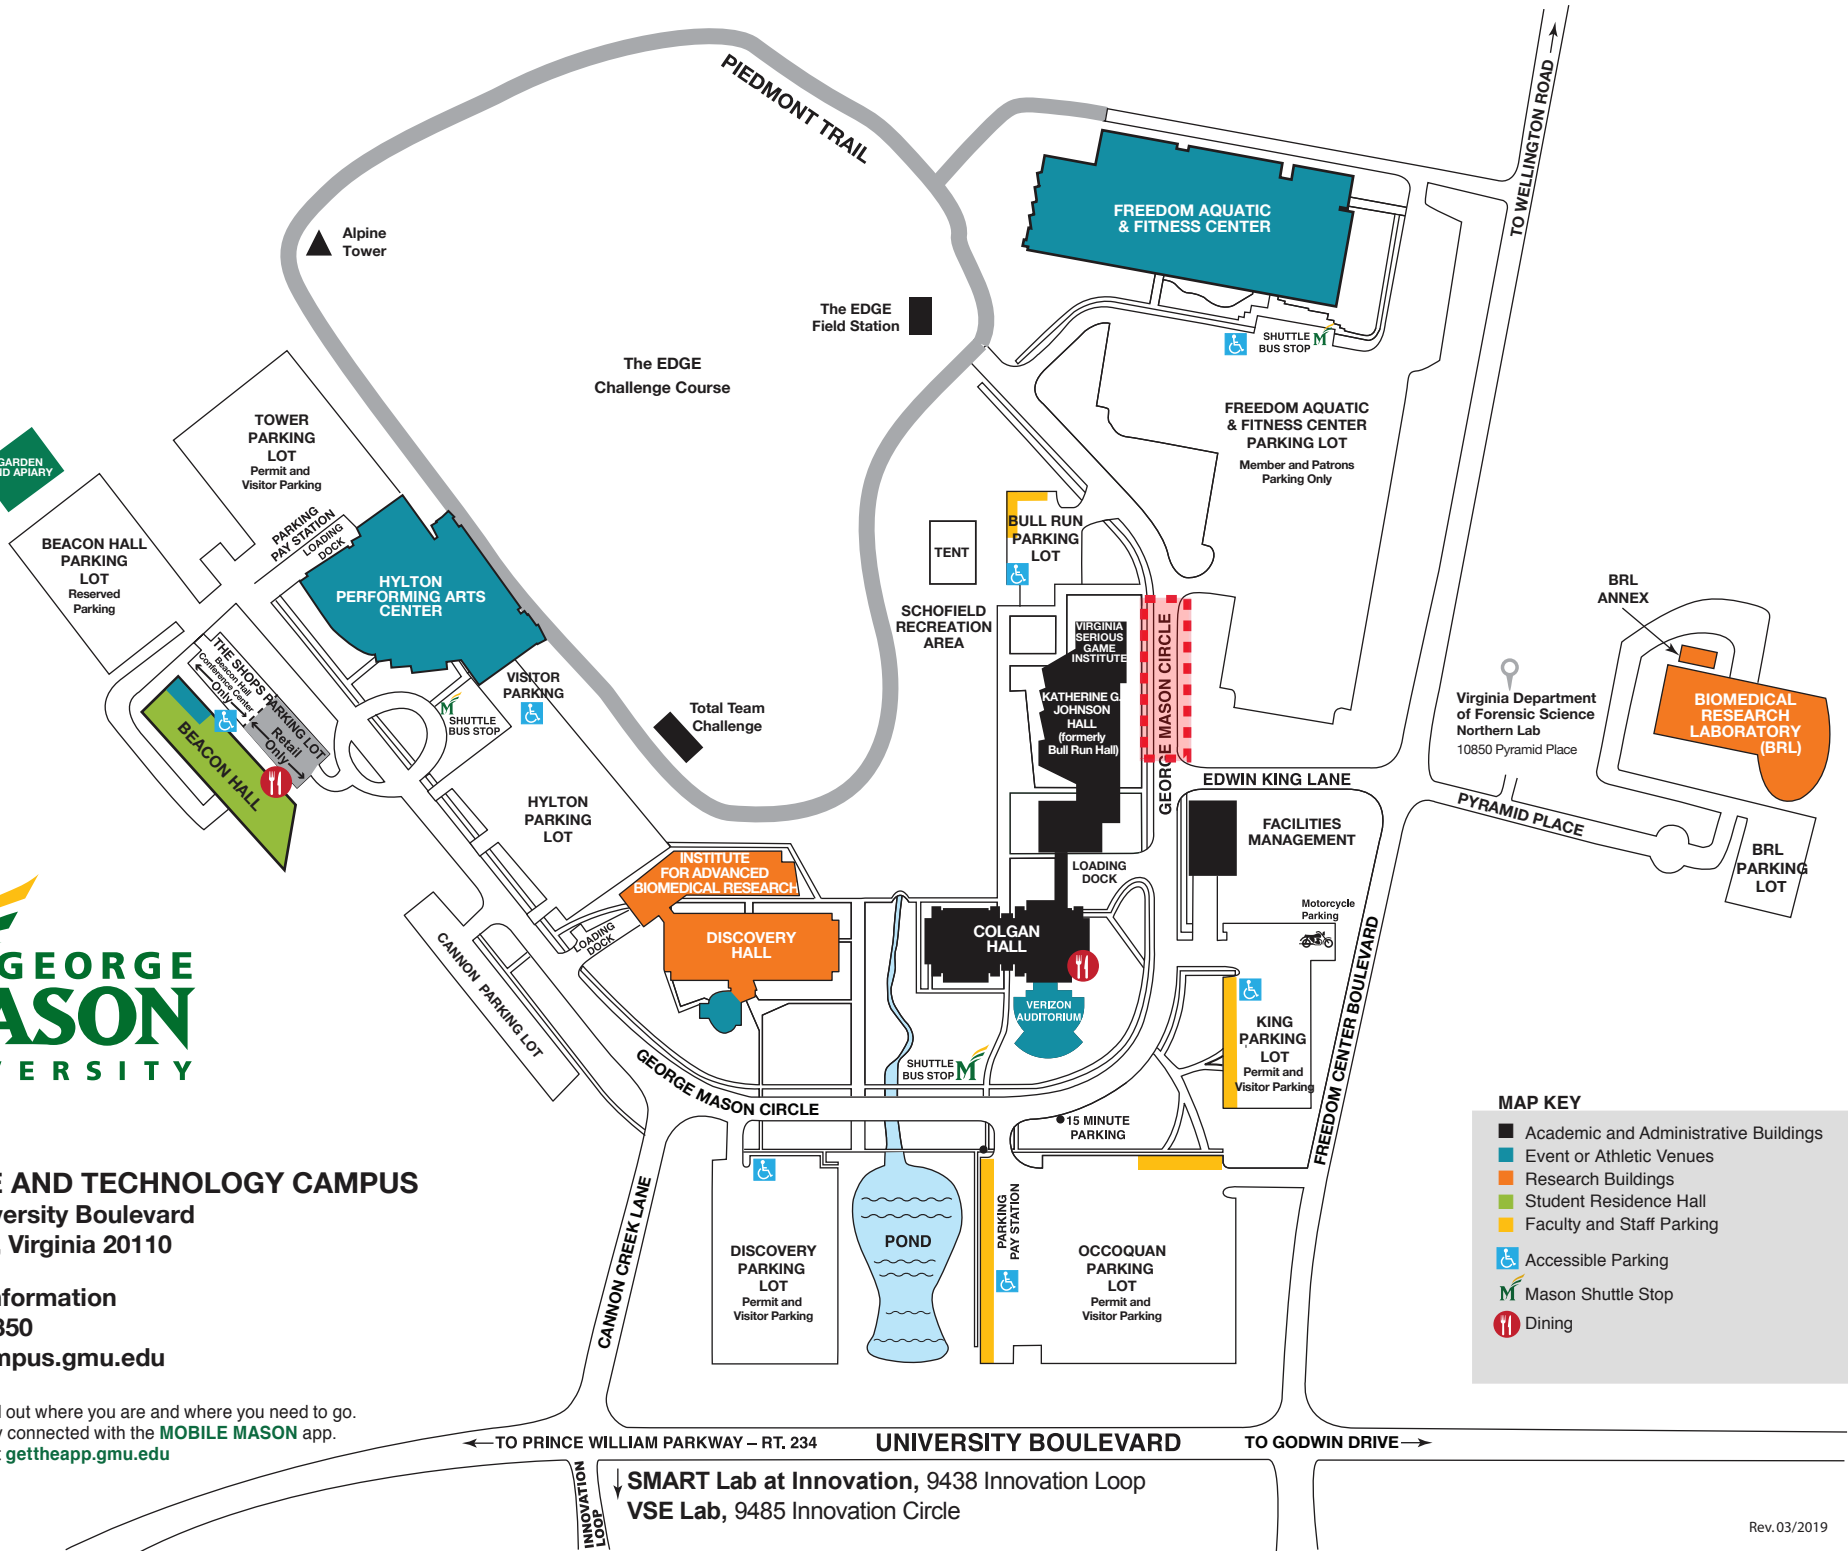

SCIENCE AND TECHNOLOGY CAMPUS
 10900 University Boulevard
 Manassas, Virginia 20110

Campus Information
 703-993-8350
scitechcampus.gmu.edu

Find out where you are and where you need to go.
 Stay connected with the **MOBILE MASON** app.
 Visit gettheapp.gmu.edu

MAP KEY

- Academic and Administrative Buildings
- Event or Athletic Venues
- Research Buildings
- Student Residence Hall
- Faculty and Staff Parking
- ♿ Accessible Parking
- M Mason Shuttle Stop
- 🍴 Dining

← TO PRINCE WILLIAM PARKWAY – RT. 234 **UNIVERSITY BOULEVARD** TO GODWIN DRIVE →

↓ **SMART Lab at Innovation, 9438 Innovation Loop**
VSE Lab, 9485 Innovation Circle